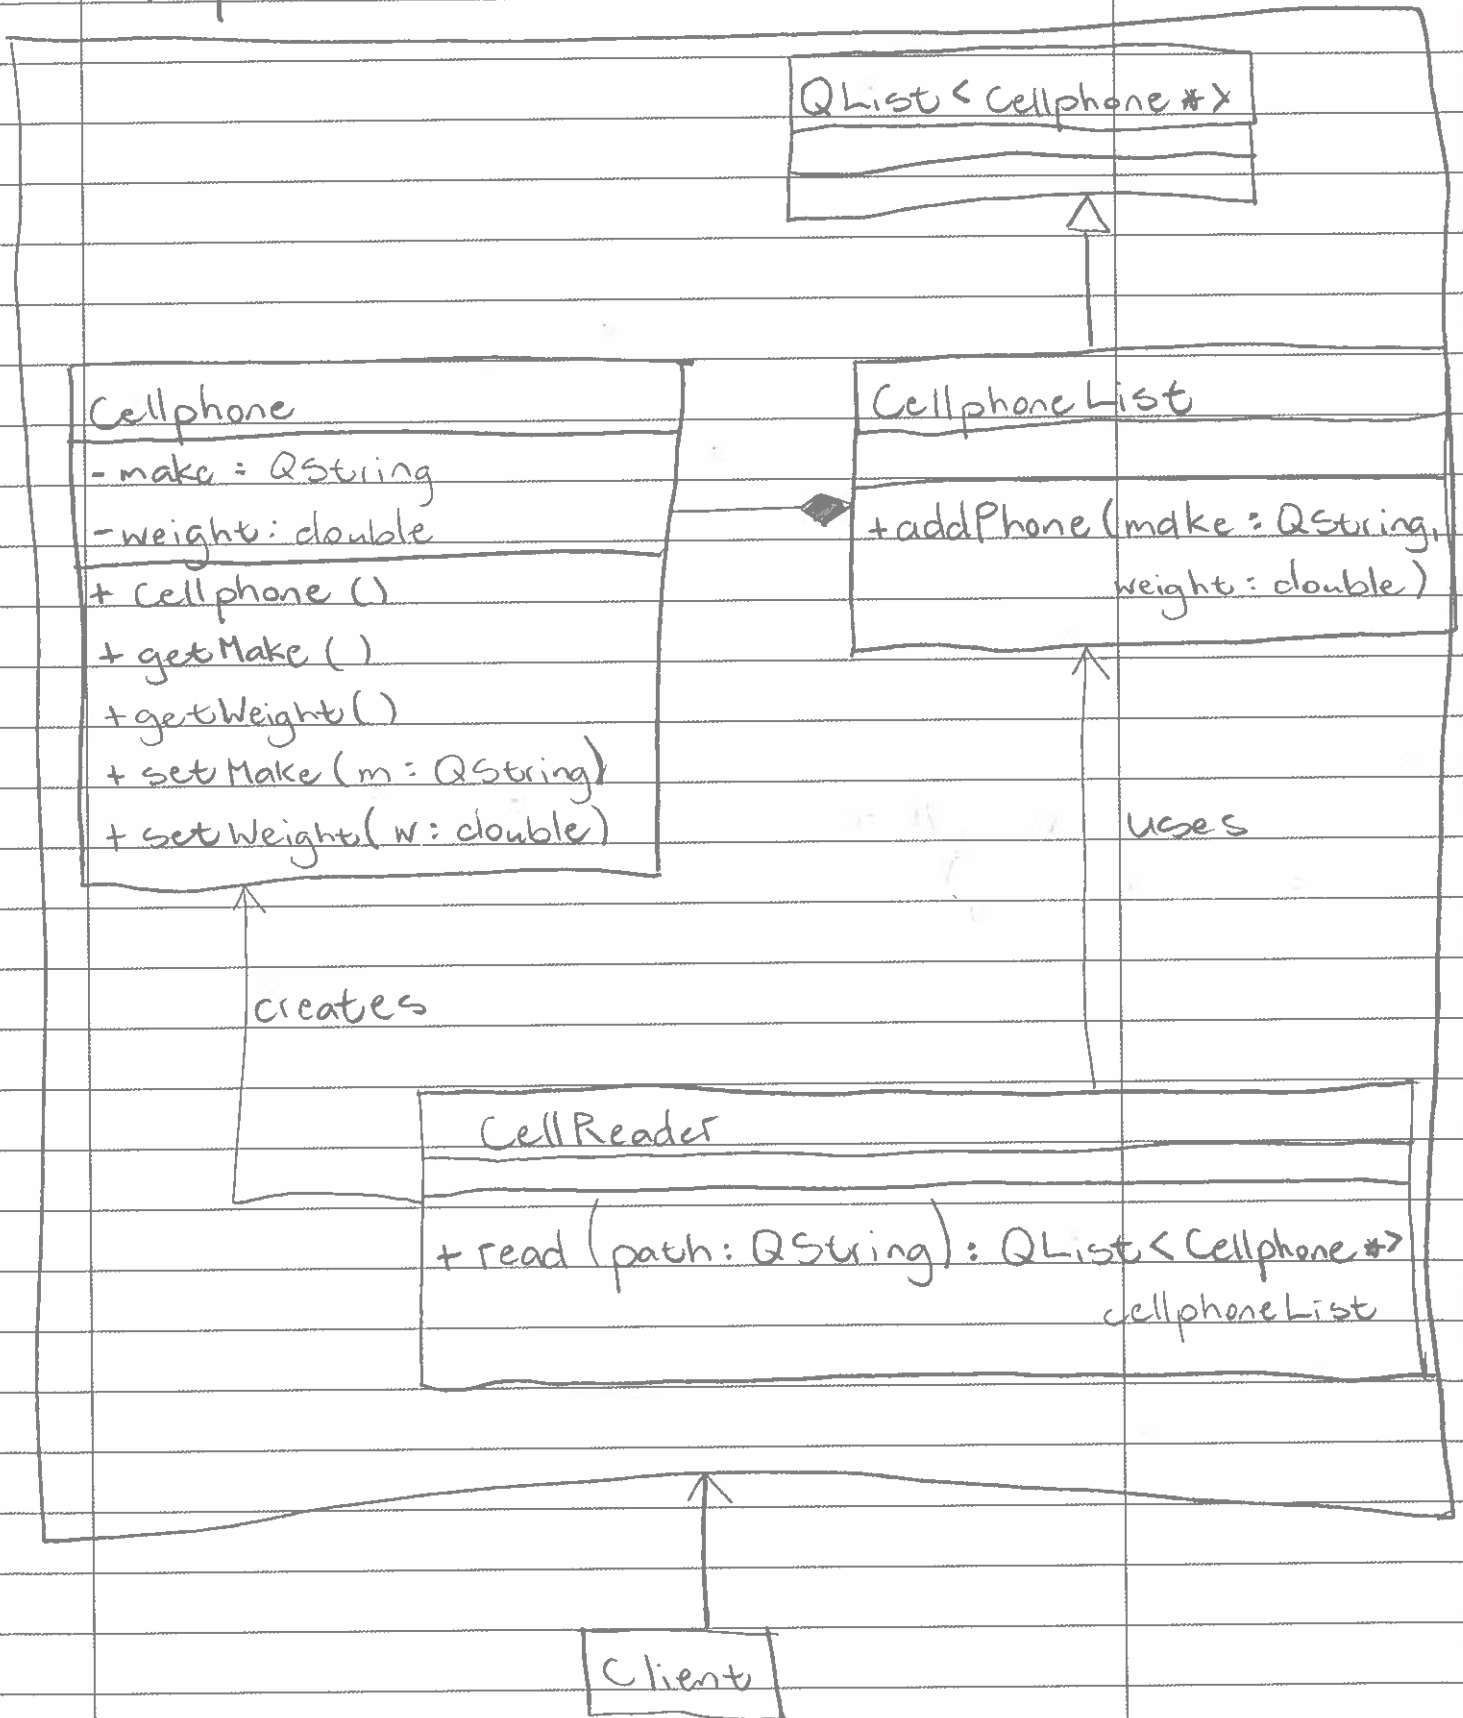

May / June 2017

How do I know where to put the client?

May / June 2017

1.2.1 class ServiceProvider : public QObject

1.2.2 The Q_OBJECT macro is needed / required by the Meta Object Compiler to generate the meta object. This allows for dynamic inspection at runtime, known as reflection.